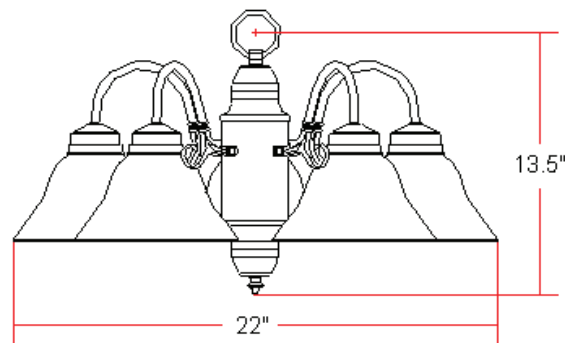

New Millbridge (ORB) 5 LT Chandelier

Specifications

Material Construction:	Formed Steel
Lens:	Alabaster glass
Lamp Type & Wattage:	Five 60W, medium base incandescent lamps
Mounting:	Ceiling mounted
Finish:	Oil Rubbed Bronze (US10B)
Voltage:	120V
Weight:	9.3 lbs
Companion Fixtures:	Chandeliers, wall mounts, pendants & ceiling mounts

Dimensions

Warranty & Compliances

Warranty	10 Year Limited Warranty
UL	UL/cUL listed; Suitable for damp locations
ADA	N/A
EnergyStar	N/A

Companion Fixtures

5 LT Chandelier	514455	
1 LT Wall Sconce	514554	
1 LT Wall Mount	514497	
2 LT Wall Mount	514471	
1 LT Ceiling Mount (6" x 6.75")	514521	
1 LT Ceiling Mount (7.625" x 5")	514547	
2 LT Ceiling Mount (9.25" x 5.25")	514539	
2 LT Ceiling Mount (13.25" x 5.875")	514489	
3 LT Chandelier	514463	
Pendant	514505	
Mini Pendant	514513	